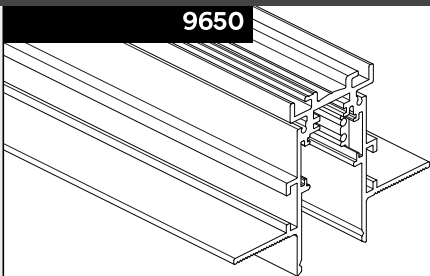

# MA48 - 9650

9650

Code	L (mm [ft])
SNL-MA48-700-003-XX	2000 [6.56']
SNL-MA48-700-004-XX	3000 [9.84']