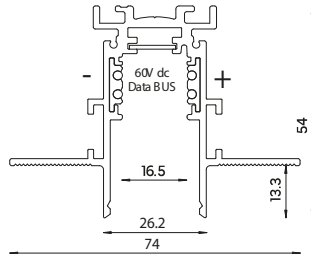

# MA48 - 9650

9650

Code	L (mm [ft])
SNL-MA48-700-003-XX	2000 [6.56']
SNL-MA48-700-004-XX	3000 [9.84']