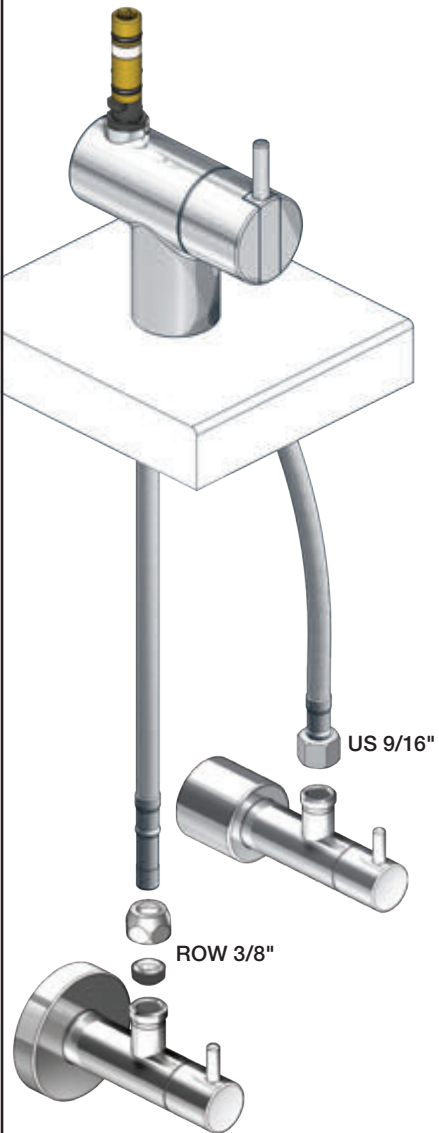

VOLA KV1

Fitting instruction
 Montageanleitung
 Monteringsvejledning
 Monteringsvægledning
 Montage hanleiding
 Manuel de montage

 **GODKENDT
 TIL DRILLEKAVAND**
 04/00019
 04/00021

Data, 3 Bar /43.5 Psi:

	l/min.	Gal/min.
KV1:	9,0	2.4
KV1US:	4,5	1.2

 Max. 65°C, 150°F

4

5

Col. 02, 04, 05, 06, 08, 09, 12, 14, 15, 16, 17, 18,
19, 20, 21, 25, 27, 60, 61, 62, 63, 64, 65, 66

5a

Col. 40

Operation
Bedienung
BetjeningBruk
Bediening
Fonctionnement

Colour: paint + 16, 19, 20

- NR.10/L/M: VR20, VR22, VR273/L/M, VR294, VR295
 VR17L4K: VR15P, VR16L4, VR17L (US Standard)
 VR17L5K: VR15P, VR16L5, VR17L
 VR17L9K: VR15P, VR16L9, VR17L
 VR17LSK: VR15P, VR16LS, VR17L
 VR30: VR15P, VR16L9, VR17L, VR29, 4xVR31, VR35, VR1902 (F40) (and KV1 from 1972 - 1996)
 VR132: VR15P, VR16L9, VR17L, 2xVR31, 2xVR558, VR1902 (2013 - 06. 2016)
 VR133: VR15P, VR16L9, VR17L, VR24, 4xVR31, VR113, VR1902 (1997 - 2012)
 VR230: VR15P, VR16L9, VR17L, 2xVR118, VR229, VR235, 4xVR558, VR1902 (06-2016 -)
 VR277K: VR22, VR269, VR277
 VR297/L/M: VR20, VR22, VR269, VR273/L/M, VR277, VR294, VR295, VR296
 VR433: VR261, VR263, VR440, VR442, 2xVR444