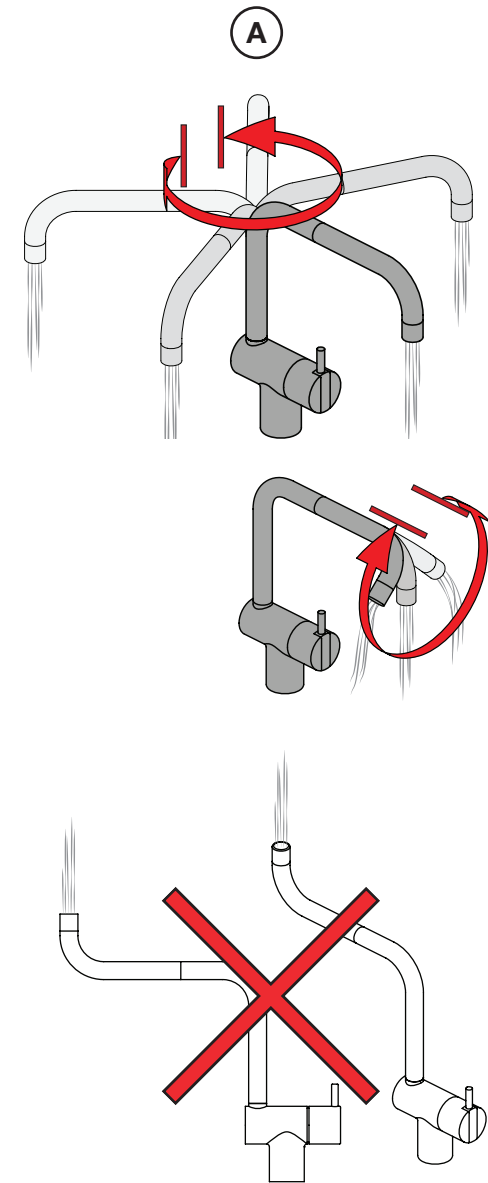

VOLA KV1

Fitting instruction
 Montageanleitung
 Monteringsvejledning
 Monteringsvægledning
 Montage hanleiding
 Manuel de montage

 **GODKENDT
 TIL DRILLEKAVAND**
 04/00019
 04/00021

Data, 3 Bar /43.5 Psi:

	l/min.	Gal/min.
KV1:	9,0	2.4
KV1US:	4,5	1.2

 Max. 65°C, 150°F

4

5

Col. 02, 04, 05, 06, 08, 09, 12, 14, 15, 16, 17, 18,
19, 20, 21, 25, 27, 60, 61, 62, 63, 64, 65, 66

5a

Col. 40

Operation
Bedienung
BetjeningBruk
Bediening
Fonctionnement

Colour: paint + 16, 19, 20

- NR.10/L/M: VR20, VR22, VR273/L/M, VR294, VR295
 VR17L4K: VR15P, VR16L4, VR17L (US Standard)
 VR17L5K: VR15P, VR16L5, VR17L
 VR17L9K: VR15P, VR16L9, VR17L
 VR17LSK: VR15P, VR16LS, VR17L
 VR30: VR15P, VR16L9, VR17L, VR29, 4xVR31, VR35, VR1902 (F40) (and KV1 from 1972 - 1996)
 VR132: VR15P, VR16L9, VR17L, 2xVR31, 2xVR558, VR1902 (2013 - 06. 2016)
 VR133: VR15P, VR16L9, VR17L, VR24, 4xVR31, VR113, VR1902 (1997 - 2012)
 VR230: VR15P, VR16L9, VR17L, 2xVR118, VR229, VR235, 4xVR558, VR1902 (06-2016 -)
 VR277K: VR22, VR269, VR277
 VR297/L/M: VR20, VR22, VR269, VR273/L/M, VR277, VR294, VR295, VR296
 VR433: VR261, VR263, VR440, VR442, 2xVR444