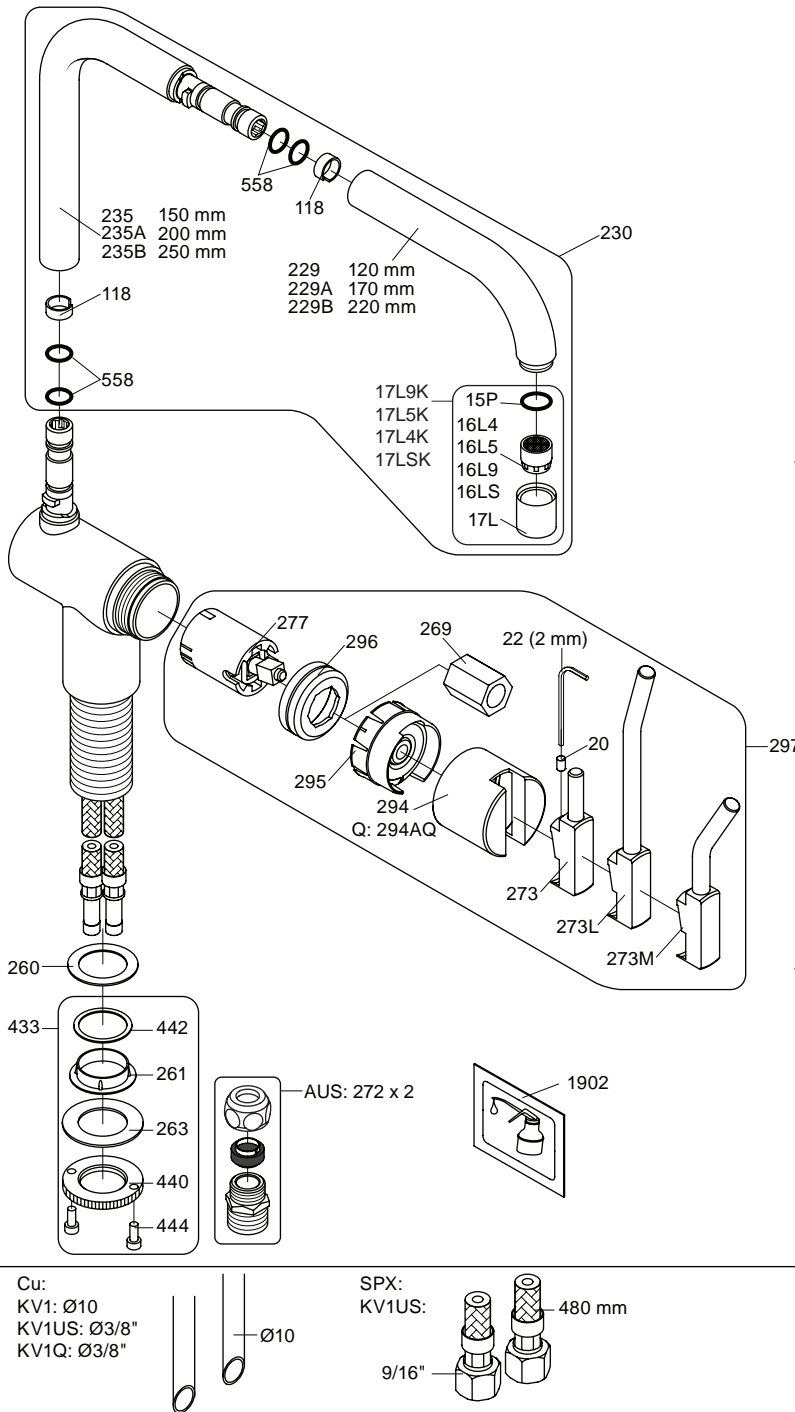

VOLA KV1

Fitting instruction
 Montageanleitung
 Monteringsvejledning
 Monteringsvægledning
 Montage hanleiding
 Manuel de montage

 **GODKENDT
 TIL DRILLEKAVAND**
 04/00019
 04/00021

Data, 3 Bar /43.5 Psi:

	l/min.	Gal/min.
KV1:	9,0	2.4
KV1US:	4,5	1.2

 Max. 65°C, 150°F

4

5

Col. 02, 04, 05, 06, 08, 09, 12, 14, 15, 16, 17, 18,
19, 20, 21, 25, 27, 60, 61, 62, 63, 64, 65, 66

5a

Col. 40

Operation
Bedienung
BetjeningBruk
Bediening
Fonctionnement

Colour: paint + 16, 19, 20

- NR.10/L/M: VR20, VR22, VR273/L/M, VR294, VR295
 VR17L4K: VR15P, VR16L4, VR17L (US Standard)
 VR17L5K: VR15P, VR16L5, VR17L
 VR17L9K: VR15P, VR16L9, VR17L
 VR17LSK: VR15P, VR16LS, VR17L
 VR30: VR15P, VR16L9, VR17L, VR29, 4xVR31, VR35, VR1902 (F40) (and KV1 from 1972 - 1996)
 VR132: VR15P, VR16L9, VR17L, 2xVR31, 2xVR558, VR1902 (2013 - 06. 2016)
 VR133: VR15P, VR16L9, VR17L, VR24, 4xVR31, VR113, VR1902 (1997 - 2012)
 VR230: VR15P, VR16L9, VR17L, 2xVR118, VR229, VR235, 4xVR558, VR1902 (06-2016 -)
 VR277K: VR22, VR269, VR277
 VR297/L/M: VR20, VR22, VR269, VR273/L/M, VR277, VR294, VR295, VR296
 VR433: VR261, VR263, VR440, VR442, 2xVR444