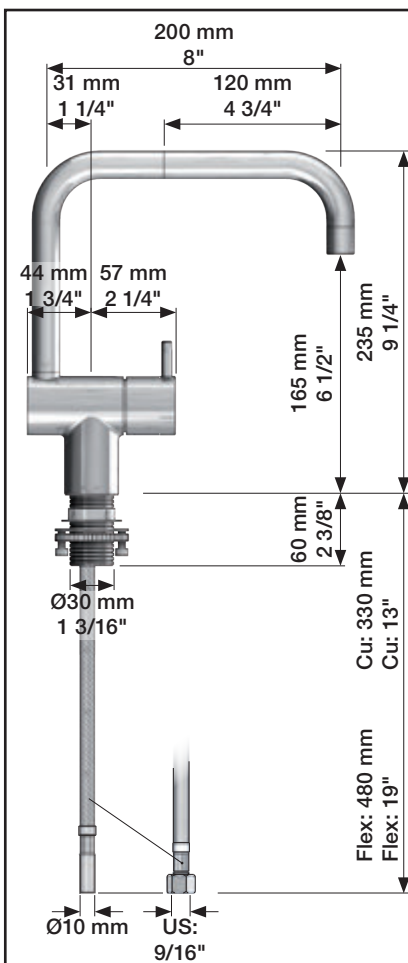

VOLA KV1

Fitting instruction
 Montageanleitung
 Monteringsvejledning
 Monteringsvægledning
 Montage hanleiding
 Manuel de montage

 **GODKENDT
 TIL DRILLEKAVAND**
 04/00019
 04/00021

Data, 3 Bar /43.5 Psi:

	l/min.	Gal/min.
KV1:	9,0	2.4
KV1US:	4,5	1.2

 Max. 65°C, 150°F

4

5

Col. 02, 04, 05, 06, 08, 09, 12, 14, 15, 16, 17, 18,
19, 20, 21, 25, 27, 60, 61, 62, 63, 64, 65, 66

5a

Col. 40

Operation
Bedienung
BetjeningBruk
Bediening
Fonctionnement

Colour: paint + 16, 19, 20

- NR.10/L/M: VR20, VR22, VR273/L/M, VR294, VR295
 VR17L4K: VR15P, VR16L4, VR17L (US Standard)
 VR17L5K: VR15P, VR16L5, VR17L
 VR17L9K: VR15P, VR16L9, VR17L
 VR17LSK: VR15P, VR16LS, VR17L
 VR30: VR15P, VR16L9, VR17L, VR29, 4xVR31, VR35, VR1902 (F40) (and KV1 from 1972 - 1996)
 VR132: VR15P, VR16L9, VR17L, 2xVR31, 2xVR558, VR1902 (2013 - 06. 2016)
 VR133: VR15P, VR16L9, VR17L, VR24, 4xVR31, VR113, VR1902 (1997 - 2012)
 VR230: VR15P, VR16L9, VR17L, 2xVR118, VR229, VR235, 4xVR558, VR1902 (06-2016 -)
 VR277K: VR22, VR269, VR277
 VR297/L/M: VR20, VR22, VR269, VR273/L/M, VR277, VR294, VR295, VR296
 VR433: VR261, VR263, VR440, VR442, 2xVR444