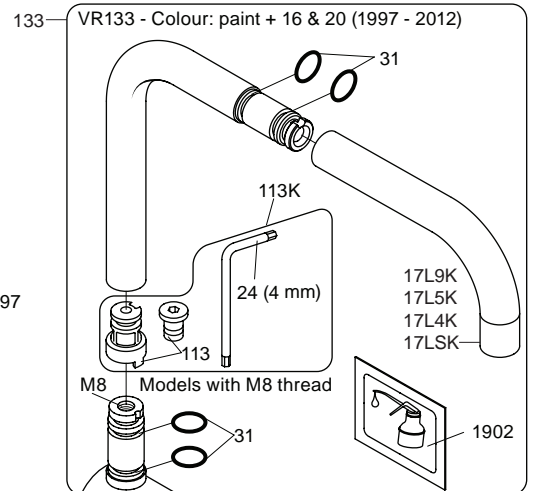

VOLA KV1

Fitting instruction
 Montageanleitung
 Monteringsvejledning
 Monteringsvægledning
 Montage hanleiding
 Manuel de montage

 **GODKENDT
 TIL DRILLEKAVAND**
 04/00019
 04/00021

Data, 3 Bar /43.5 Psi:

	l/min.	Gal/min.
KV1:	9,0	2.4
KV1US:	4,5	1.2

 Max. 65°C, 150°F

4

5

Col. 02, 04, 05, 06, 08, 09, 12, 14, 15, 16, 17, 18,
19, 20, 21, 25, 27, 60, 61, 62, 63, 64, 65, 66

5a

Col. 40

Operation
Bedienung
BetjeningBruk
Bediening
Fonctionnement

Colour: paint + 16, 19, 20

- NR.10/L/M: VR20, VR22, VR273/L/M, VR294, VR295
 VR17L4K: VR15P, VR16L4, VR17L (US Standard)
 VR17L5K: VR15P, VR16L5, VR17L
 VR17L9K: VR15P, VR16L9, VR17L
 VR17LSK: VR15P, VR16LS, VR17L
 VR30: VR15P, VR16L9, VR17L, VR29, 4xVR31, VR35, VR1902 (F40) (and KV1 from 1972 - 1996)
 VR132: VR15P, VR16L9, VR17L, 2xVR31, 2xVR558, VR1902 (2013 - 06. 2016)
 VR133: VR15P, VR16L9, VR17L, VR24, 4xVR31, VR113, VR1902 (1997 - 2012)
 VR230: VR15P, VR16L9, VR17L, 2xVR118, VR229, VR235, 4xVR558, VR1902 (06-2016 -)
 VR277K: VR22, VR269, VR277
 VR297/L/M: VR20, VR22, VR269, VR273/L/M, VR277, VR294, VR295, VR296
 VR433: VR261, VR263, VR440, VR442, 2xVR444