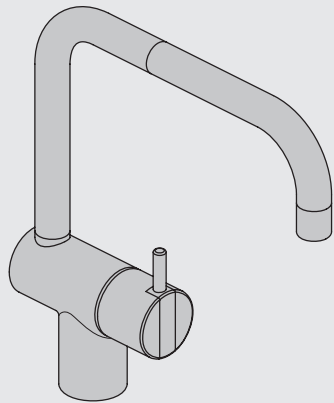

VOLA KV1

Fitting instruction
 Montageanleitung
 Monteringsvejledning
 Monteringsvægledning
 Montage hanleiding
 Manuel de montage

 **GODKENDT
 TIL DRILLEKAVAND**
 04/00019
 04/00021

Data, 3 Bar /43.5 Psi:

Colour: paint + 16, 19, 20

- NR.10/L/M: VR20, VR22, VR273/L/M, VR294, VR295
 VR17L4K: VR15P, VR16L4, VR17L (US Standard)
 VR17L5K: VR15P, VR16L5, VR17L
 VR17L9K: VR15P, VR16L9, VR17L
 VR17LSK: VR15P, VR16LS, VR17L
 VR30: VR15P, VR16L9, VR17L, VR29, 4xVR31, VR35, VR1902 (F40) (and KV1 from 1972 - 1996)
 VR132: VR15P, VR16L9, VR17L, 2xVR31, 2xVR558, VR1902 (2013 - 06. 2016)
 VR133: VR15P, VR16L9, VR17L, VR24, 4xVR31, VR113, VR1902 (1997 - 2012)
 VR230: VR15P, VR16L9, VR17L, 2xVR118, VR229, VR235, 4xVR558, VR1902 (06-2016 -)
 VR277K: VR22, VR269, VR277
 VR297/L/M: VR20, VR22, VR269, VR273/L/M, VR277, VR294, VR295, VR296
 VR433: VR261, VR263, VR440, VR442, 2xVR444