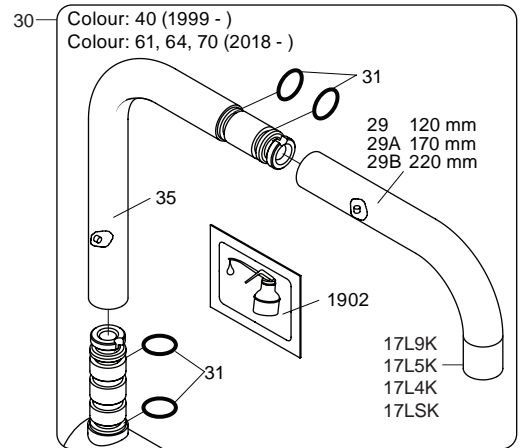

VOLA KV1

Fitting instruction
 Montageanleitung
 Monteringsvejledning
 Monteringsvægledning
 Montage hanleiding
 Manuel de montage

 **GODKENDT
 TIL DRILLEKAVAND**
 04/00019
 04/00021

Data, 3 Bar /43.5 Psi:

	l/min.	Gal/min.
KV1:	9,0	2.4
KV1US:	4,5	1.2

 Max. 65°C, 150°F

4

5

Col. 02, 04, 05, 06, 08, 09, 12, 14, 15, 16, 17, 18,
19, 20, 21, 25, 27, 60, 61, 62, 63, 64, 65, 66

5a

Col. 40

Operation
Bedienung
BetjeningBruk
Bediening
Fonctionnement

Colour: paint + 16, 19, 20

- NR.10/L/M: VR20, VR22, VR273/L/M, VR294, VR295
 VR17L4K: VR15P, VR16L4, VR17L (US Standard)
 VR17L5K: VR15P, VR16L5, VR17L
 VR17L9K: VR15P, VR16L9, VR17L
 VR17LSK: VR15P, VR16LS, VR17L
 VR30: VR15P, VR16L9, VR17L, VR29, 4xVR31, VR35, VR1902 (F40) (and KV1 from 1972 - 1996)
 VR132: VR15P, VR16L9, VR17L, 2xVR31, 2xVR558, VR1902 (2013 - 06. 2016)
 VR133: VR15P, VR16L9, VR17L, VR24, 4xVR31, VR113, VR1902 (1997 - 2012)
 VR230: VR15P, VR16L9, VR17L, 2xVR118, VR229, VR235, 4xVR558, VR1902 (06-2016 -)
 VR277K: VR22, VR269, VR277
 VR297/L/M: VR20, VR22, VR269, VR273/L/M, VR277, VR294, VR295, VR296
 VR433: VR261, VR263, VR440, VR442, 2xVR444