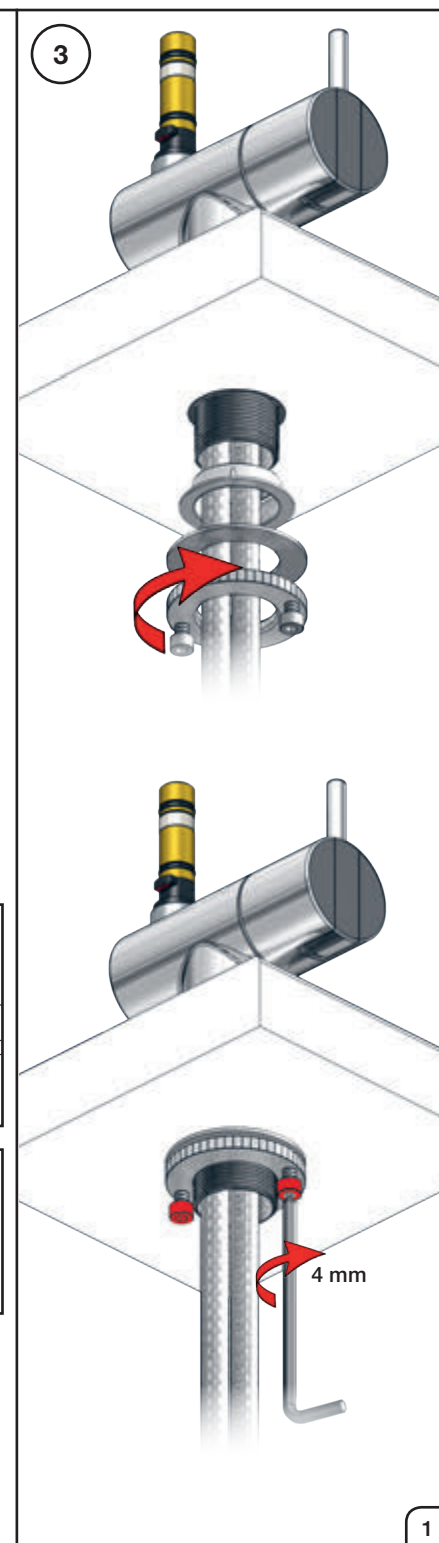

VOLA KV1

Fitting instruction
 Montageanleitung
 Monteringsvejledning
 Monteringsvægledning
 Montage hanleiding
 Manuel de montage

 **GODKENDT
 TIL DRILLEKAVAND**
 04/00019
 04/00021

Data, 3 Bar /43.5 Psi:

	l/min.	Gal/min.
KV1:	9,0	2.4
KV1US:	4,5	1.2

 Max. 65°C, 150°F

4

5

Col. 02, 04, 05, 06, 08, 09, 12, 14, 15, 16, 17, 18,
19, 20, 21, 25, 27, 60, 61, 62, 63, 64, 65, 66

5a

Col. 40

Operation
Bedienung
BetjeningBruk
Bediening
Fonctionnement

Colour: paint + 16, 19, 20

- NR.10/L/M: VR20, VR22, VR273/L/M, VR294, VR295
 VR17L4K: VR15P, VR16L4, VR17L (US Standard)
 VR17L5K: VR15P, VR16L5, VR17L
 VR17L9K: VR15P, VR16L9, VR17L
 VR17LSK: VR15P, VR16LS, VR17L
 VR30: VR15P, VR16L9, VR17L, VR29, 4xVR31, VR35, VR1902 (F40) (and KV1 from 1972 - 1996)
 VR132: VR15P, VR16L9, VR17L, 2xVR31, 2xVR558, VR1902 (2013 - 06. 2016)
 VR133: VR15P, VR16L9, VR17L, VR24, 4xVR31, VR113, VR1902 (1997 - 2012)
 VR230: VR15P, VR16L9, VR17L, 2xVR118, VR229, VR235, 4xVR558, VR1902 (06-2016 -)
 VR277K: VR22, VR269, VR277
 VR297/L/M: VR20, VR22, VR269, VR273/L/M, VR277, VR294, VR295, VR296
 VR433: VR261, VR263, VR440, VR442, 2xVR444