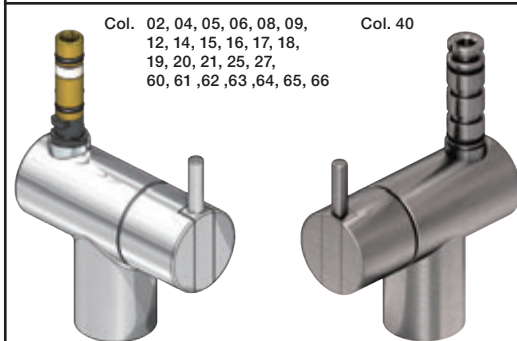

VOLA KV1

Fitting instruction
 Montageanleitung
 Monteringsvejledning
 Monteringsvægledning
 Montage hanleiding
 Manuel de montage

 **GODKENDT
 TIL DRILLEKAVAND**
 04/00019
 04/00021

Data, 3 Bar /43.5 Psi:

	l/min.	Gal/min.
KV1:	9,0	2.4
KV1US:	4,5	1.2

 Max. 65°C, 150°F

4

5

Col. 02, 04, 05, 06, 08, 09, 12, 14, 15, 16, 17, 18,
19, 20, 21, 25, 27, 60, 61, 62, 63, 64, 65, 66

5a

Col. 40

Operation
Bedienung
BetjeningBruk
Bediening
Fonctionnement

Colour: paint + 16, 19, 20

- NR.10/L/M: VR20, VR22, VR273/L/M, VR294, VR295
 VR17L4K: VR15P, VR16L4, VR17L (US Standard)
 VR17L5K: VR15P, VR16L5, VR17L
 VR17L9K: VR15P, VR16L9, VR17L
 VR17LSK: VR15P, VR16LS, VR17L
 VR30: VR15P, VR16L9, VR17L, VR29, 4xVR31, VR35, VR1902 (F40) (and KV1 from 1972 - 1996)
 VR132: VR15P, VR16L9, VR17L, 2xVR31, 2xVR558, VR1902 (2013 - 06. 2016)
 VR133: VR15P, VR16L9, VR17L, VR24, 4xVR31, VR113, VR1902 (1997 - 2012)
 VR230: VR15P, VR16L9, VR17L, 2xVR118, VR229, VR235, 4xVR558, VR1902 (06-2016 -)
 VR277K: VR22, VR269, VR277
 VR297/L/M: VR20, VR22, VR269, VR273/L/M, VR277, VR294, VR295, VR296
 VR433: VR261, VR263, VR440, VR442, 2xVR444