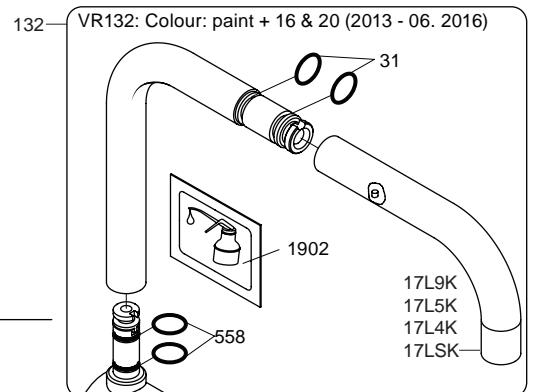

VOLA KV1

Fitting instruction
 Montageanleitung
 Monteringsvejledning
 Monteringsvægledning
 Montage hanleiding
 Manuel de montage

 **GODKENDT
 TIL DRILLEKAVAND**
 04/00019
 04/00021

Data, 3 Bar /43.5 Psi:

	l/min.	Gal/min.
KV1:	9,0	2.4
KV1US:	4,5	1.2

 Max. 65°C, 150°F

4

5

Col. 02, 04, 05, 06, 08, 09, 12, 14, 15, 16, 17, 18,
19, 20, 21, 25, 27, 60, 61, 62, 63, 64, 65, 66

5a

Col. 40

Operation
Bedienung
BetjeningBruk
Bediening
Fonctionnement

Colour: paint + 16, 19, 20

- NR.10/L/M: VR20, VR22, VR273/L/M, VR294, VR295
 VR17L4K: VR15P, VR16L4, VR17L (US Standard)
 VR17L5K: VR15P, VR16L5, VR17L
 VR17L9K: VR15P, VR16L9, VR17L
 VR17LSK: VR15P, VR16LS, VR17L
 VR30: VR15P, VR16L9, VR17L, VR29, 4xVR31, VR35, VR1902 (F40) (and KV1 from 1972 - 1996)
 VR132: VR15P, VR16L9, VR17L, 2xVR31, 2xVR558, VR1902 (2013 - 06. 2016)
 VR133: VR15P, VR16L9, VR17L, VR24, 4xVR31, VR113, VR1902 (1997 - 2012)
 VR230: VR15P, VR16L9, VR17L, 2xVR118, VR229, VR235, 4xVR558, VR1902 (06-2016 -)
 VR277K: VR22, VR269, VR277
 VR297/L/M: VR20, VR22, VR269, VR273/L/M, VR277, VR294, VR295, VR296
 VR433: VR261, VR263, VR440, VR442, 2xVR444