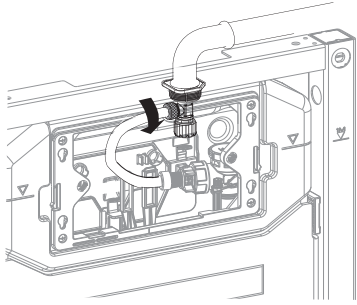

## Installation Guide

**BDS-K133-A01-ESG3**

CONCEALED CISTERN FOR WALL HUNG WC

A member of SANIPEXGROUP

DN110

DN55

[mm]

# BAGNODESIGN

14

15

16

17

18

19

20