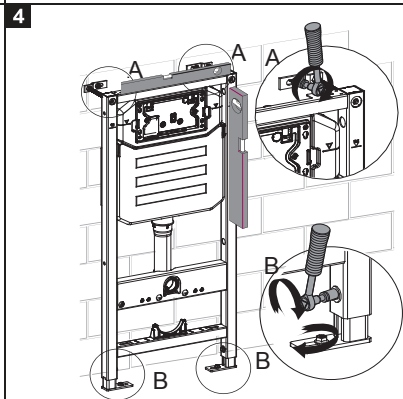

BAGNODESIGN