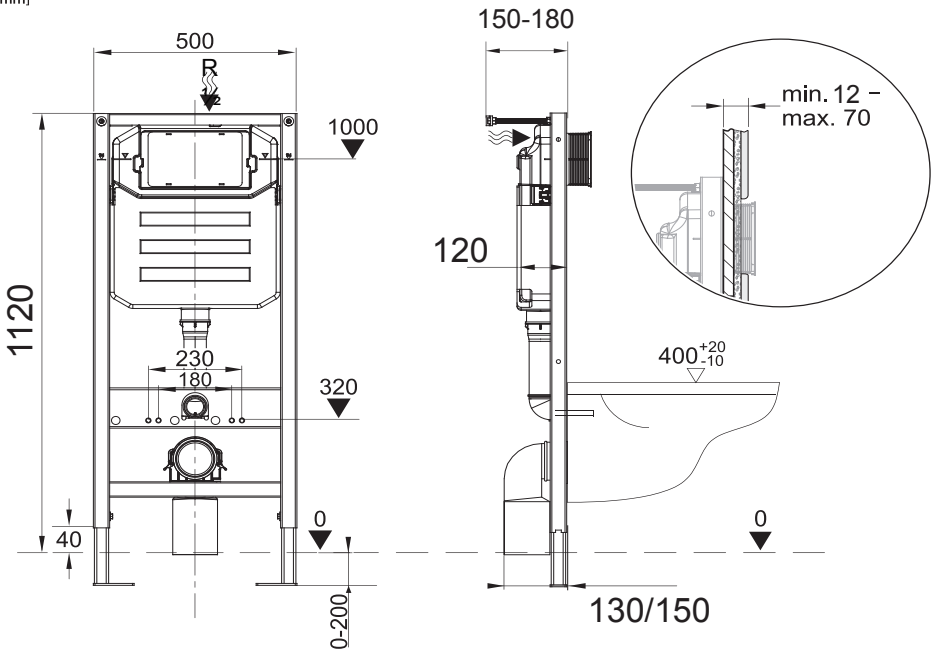

## Installation Guide

**BDS-K133-A01-ESG3**

CONCEALED CISTERN FOR WALL HUNG WC

A member of SANIPEXGROUP

DN110

DN55

[mm]

# BAGNODESIGN

14

15

16

17

18

19

20