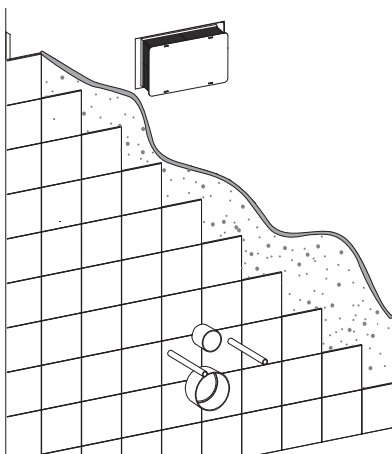

## Installation Guide

**BDS-K133-A01-ESG3**

CONCEALED CISTERN FOR WALL HUNG WC

A member of SANIPEXGROUP

DN110

DN55

[mm]

# BAGNODESIGN

14

15

16

17

18

19

20

21

22

23

24

25