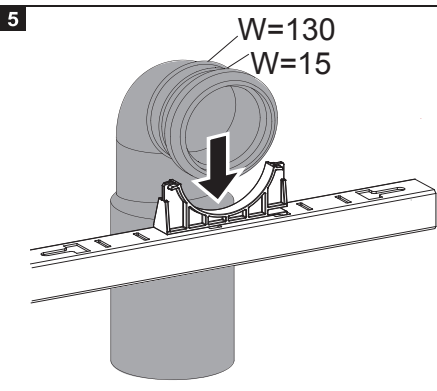

BAGNODESIGN