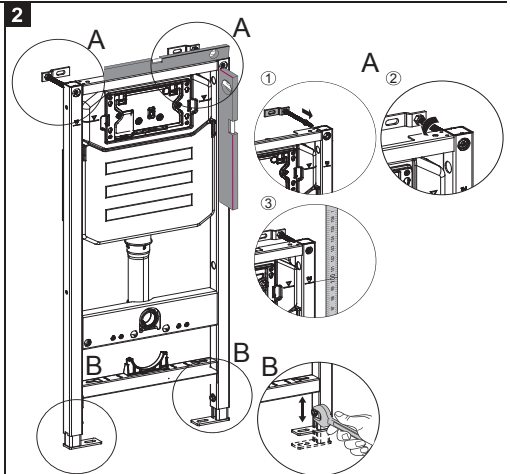

BAGNODESIGN