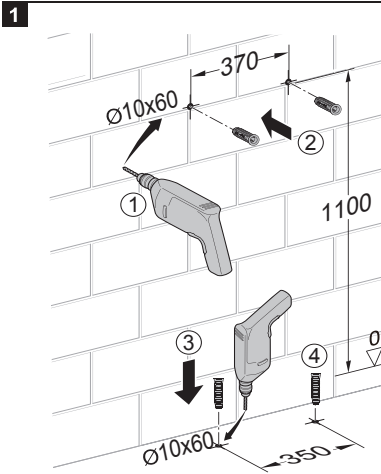

BAGNODESIGN