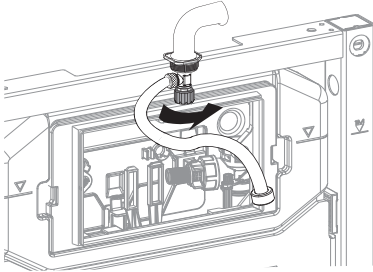

## Installation Guide

**BDS-K133-A01-ESG3**

CONCEALED CISTERN FOR WALL HUNG WC

A member of SANIPEXGROUP

DN110

DN55

[mm]

# BAGNODESIGN

14

15

16

17

18

19

20