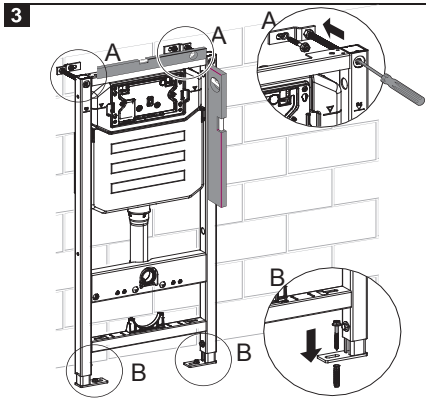

BAGNODESIGN