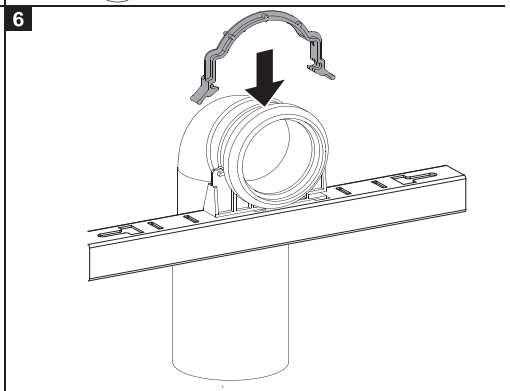

BAGNODESIGN