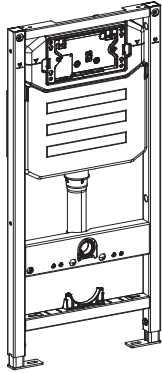

## Installation Guide

**BDS-K133-A01-ESG3**

CONCEALED CISTERN FOR WALL HUNG WC

A member of SANIPEXGROUP

DN110

DN55

[mm]