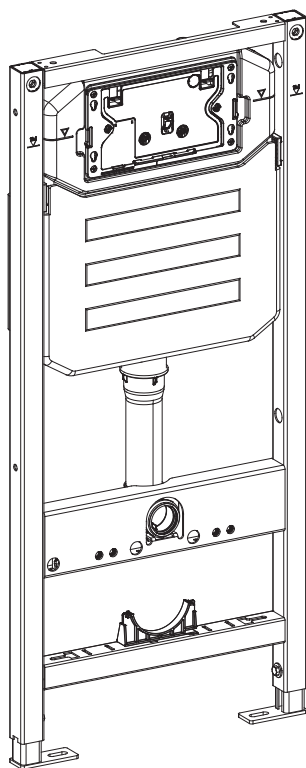

## Installation Guide

**BDS-K133-A01-ESG3**

CONCEALED CISTERN FOR WALL HUNG WC

A member of SANIPEXGROUP

DN110

DN55

[mm]